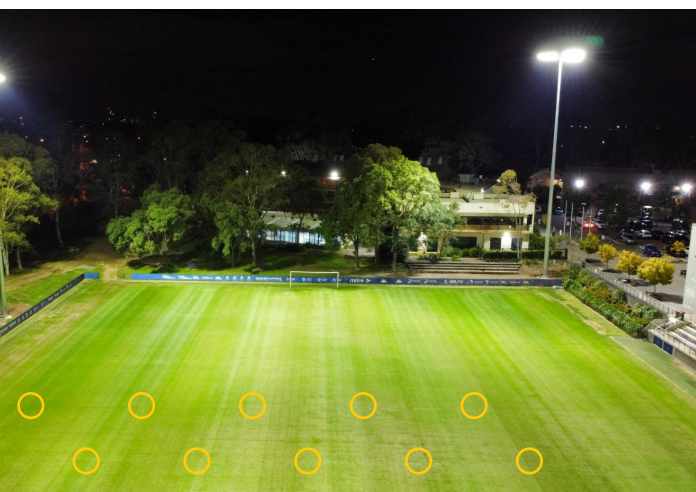

Lighting standard

**Semi-professional
competition**

Product	Shine On Rippon Mk2 1500W Sports Light
---------	--

Quantity	24
----------	----

Valentine Sports Park is a multi-purpose sports facility in Glenwood, Sydney. It is the sporting and administrative headquarters of Football NSW with five fields, as well as an indoor centre that caters for a range of sports.